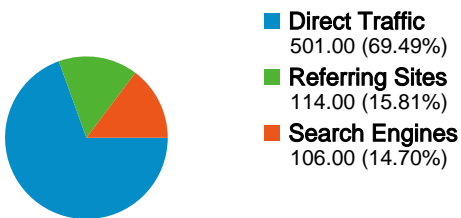

Traffic Sources Overview

Content Overview

Pages	Pageviews	% Pageviews
/techcenter/	1,206	97.73%
/techcenter/index.html	21	1.70%
/translate_c?hl=zh-	2	0.16%
/translate_c?hl=zh-	2	0.16%
/translate_c?hl=zh-	1	0.08%