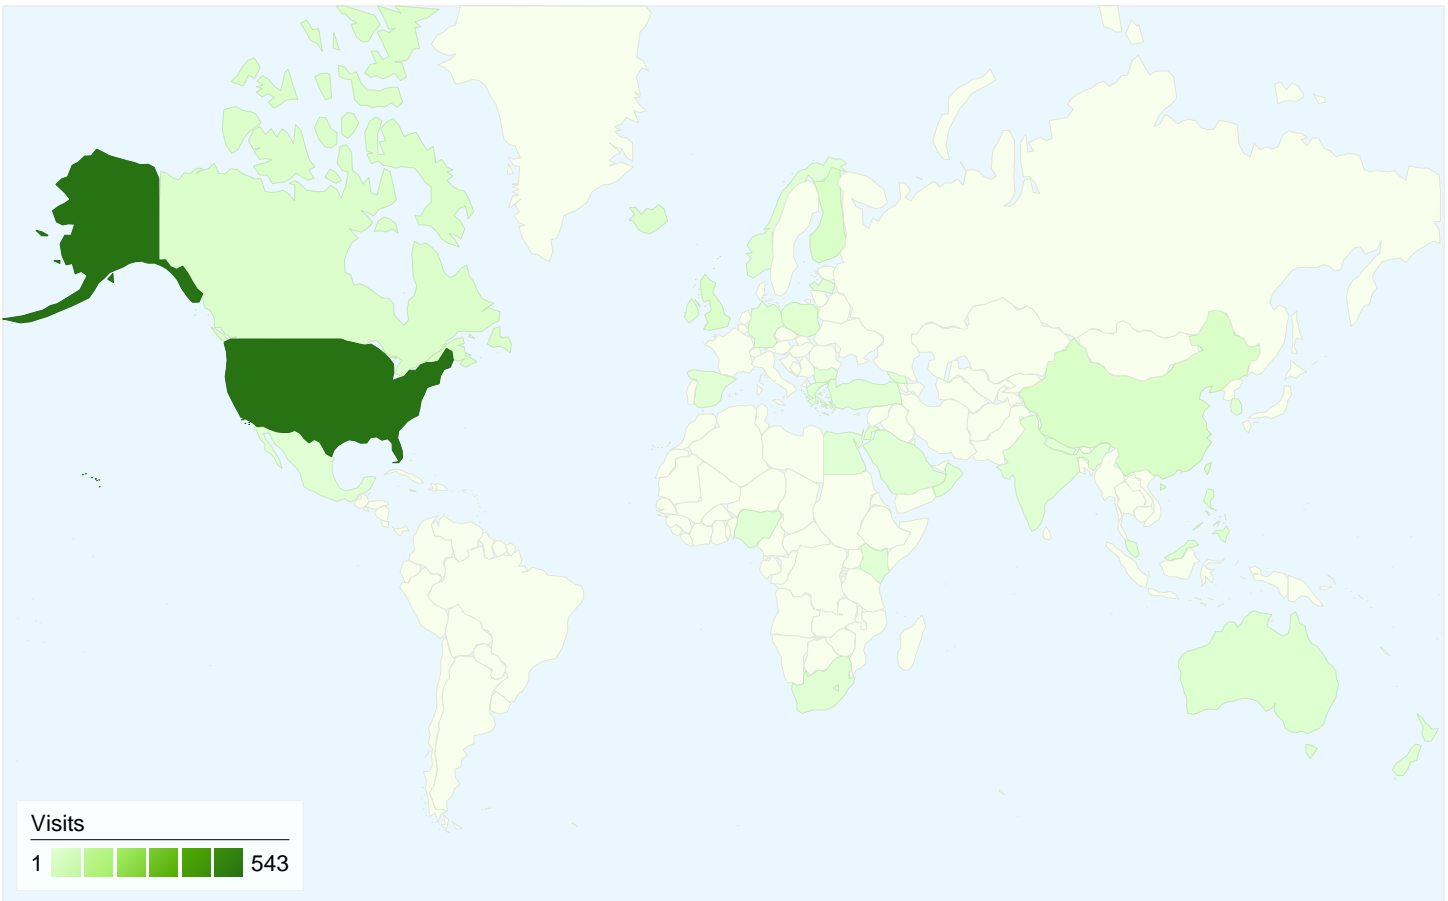

504 people visited this site

721 Visits

504 Absolute Unique Visitors

1,234 Pageviews

1.71 Average Pageviews

00:01:52 Time on Site

62.69% Bounce Rate

64.22% New Visits

Traffic Sources Overview

Mar 7, 2009 - Apr 6, 2009

Comparing to: Site

All traffic sources sent a total of 721 visits

69.49% Direct Traffic

15.81% Referring Sites

14.70% Search Engines

- Direct Traffic
501.00 (69.49%)
- Referring Sites
114.00 (15.81%)
- Search Engines
106.00 (14.70%)

721 visits came from 39 countries/territories

Site Usage

Visits	Pages/Visit	Avg. Time on Site	% New Visits	Bounce Rate	
721 % of Site Total: 100.00%	1.71 Site Avg: 1.71 (0.00%)	00:01:52 Site Avg: 00:01:52 (0.00%)	64.22% Site Avg: 64.22% (0.00%)	62.69% Site Avg: 62.69% (0.00%)	
Country/Territory	Visits	Pages/Visit	Avg. Time on Site	% New Visits	Bounce Rate
United States	543	1.71	00:01:47	61.14%	61.88%
China	23	1.65	00:02:50	56.52%	78.26%
Finland	21	1.71	00:01:49	76.19%	61.90%
Canada	18	1.83	00:03:08	66.67%	44.44%
United Kingdom	17	2.06	00:03:01	64.71%	58.82%
Iceland	14	2.57	00:03:16	71.43%	50.00%
Australia	9	2.00	00:01:35	88.89%	55.56%
Philippines	7	1.14	00:00:23	85.71%	85.71%
Poland	7	1.43	00:00:43	42.86%	71.43%
Singapore	6	2.33	00:02:40	66.67%	66.67%