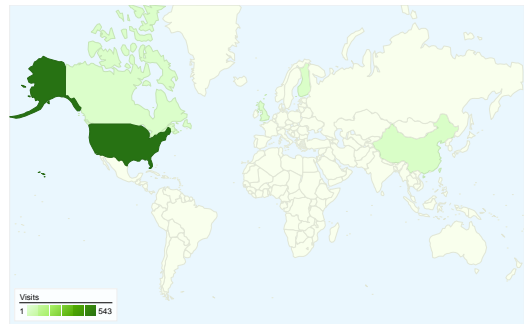

Map Overlay world